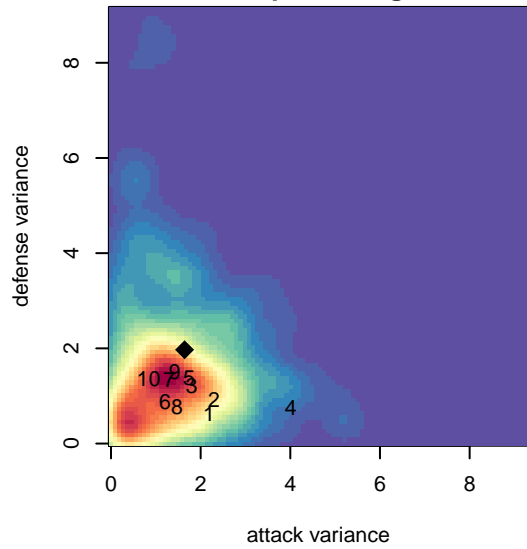

Seattle United W Blue B00

Seattle United Regional
 Seattle, WA
 B00 total strength=1253
 attack=5.02 defense=4.61
 fall league = NPSL Div 2 U15

alt names used:
 SEATTLE UNITED 00 WEST BLUE (WA)
 Seattle United West B00 Blue
 Seattle United West B00 Blue
 SEATTLE UNITED WEST B00 BLUE (WA)
 SU West B00 Blue

Venues played:
 2015 Seattle United Cup BU15
 2015 Bigfoot Group B U15
 2015 REDAPT Cup Silver U15
 2015 NPSL Division 2 U15
 2015 Founders Cup B00

**attack and defense variance (black dot)
relative to other teams
and top 10 in region**