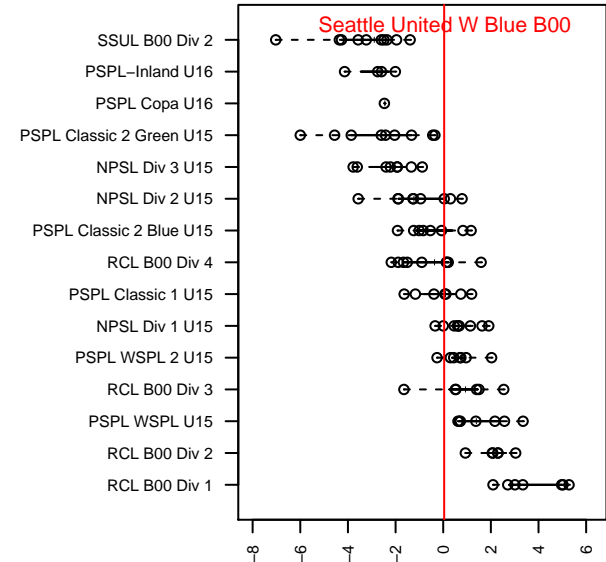

**attack and defense rating
relative to others at age
and all opponents in last 13 months**