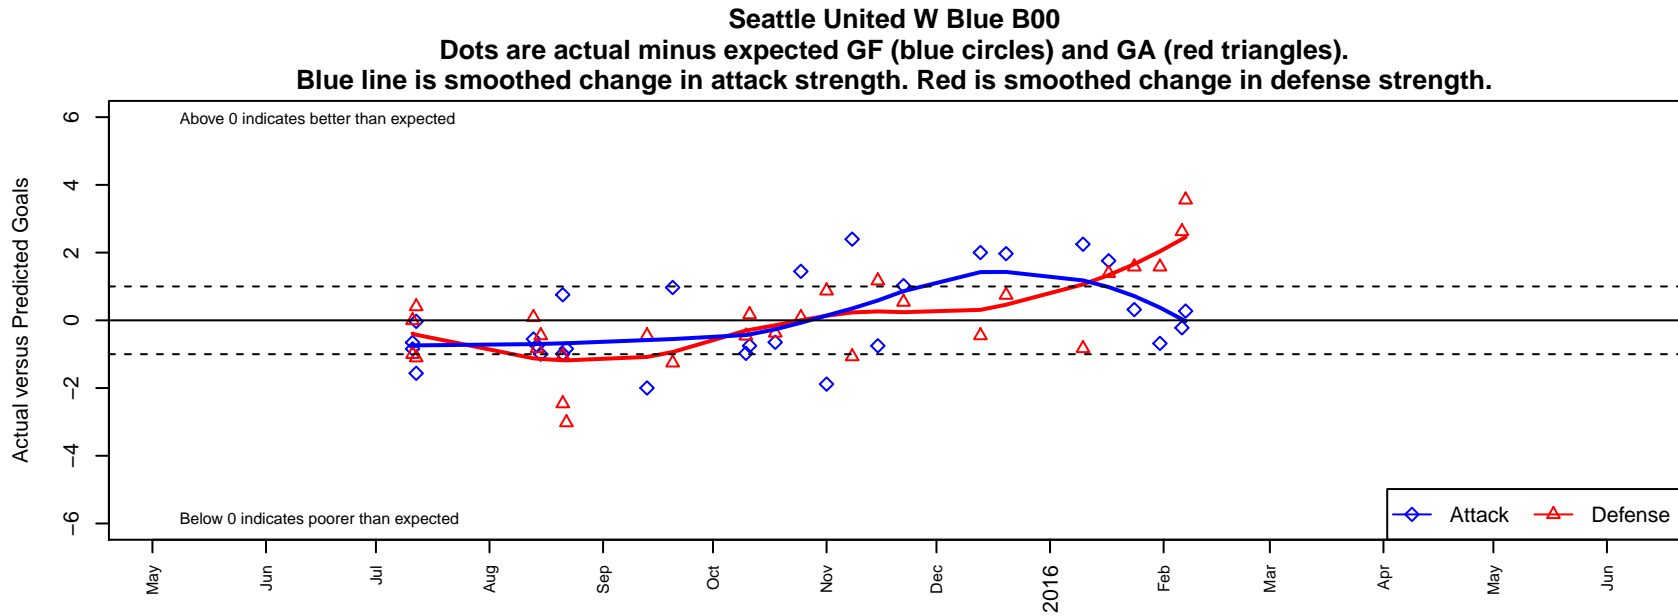

Seattle United W Blue B00

Seattle United Regional
 Seattle, WA
 B00 total strength=1253
 attack=5.02 defense=4.61
 fall league = NPSL Div 2 U15

alt names used:
 SEATTLE UNITED 00 WEST BLUE (WA)
 Seattle United West B00 Blue
 Seattle United West B00 Blue
 SEATTLE UNITED WEST B00 BLUE (WA)
 SU West B00 Blue

Venues played:
 2015 Seattle United Cup BU15
 2015 Bigfoot Group B U15
 2015 REDAPT Cup Silver U15
 2015 NPSL Division 2 U15
 2015 Founders Cup B00

**attack and defense variance (black dot)
relative to other teams
and top 10 in region**