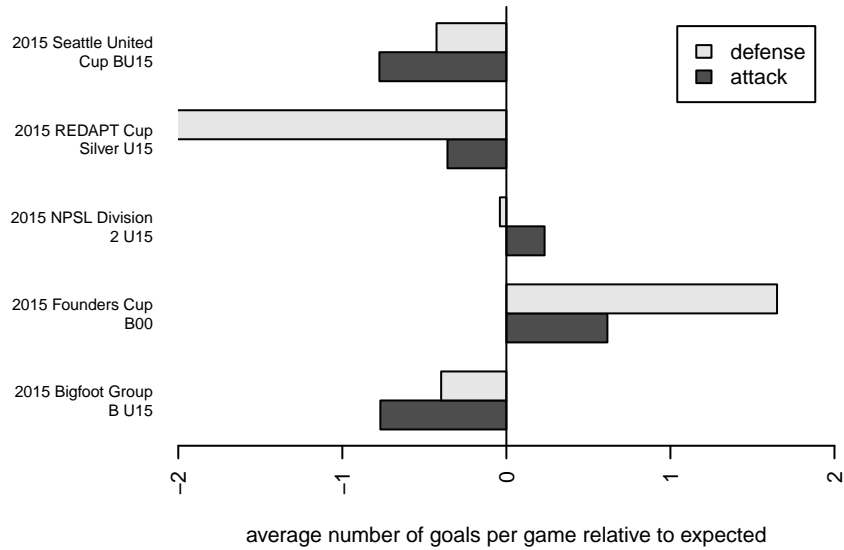

Performance relative to 13 month average